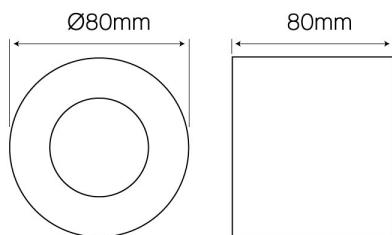

Product Code: 242540 EAN: 5901583242540

LED line® downlight waterproof round white

Description

Product coated with a matt paint finish which gives aesthetic appearance. Manufacturer issues a 5-year warranty for this product. This product is featured by a high degree of IP protection, which makes it suitable for a broader range of lighting applications and offers high safety of use.

Parameter	Value
Colour	white
Product weight with packaging (g)	g
Full box quantity	30 pc
Master carton weight (kg)	8,7
Lamp's type	GU10
Lamp's diameter	50
Maximum suitable lamp power	35
Material (cover)	clear glass
Material (housing)	Aluminium
Painting technique	Powder coated

Parameter	Value
Fixture's diameter	80
Height	80 mm
IEC protection class	I
Type of surface suitable for installation	F
Distance from illuminated surface	0.5 m
Installation method	surface
For indoor and outdoor use	YES
Warranty (years)	5
IP protection rating	44
Finish	mat